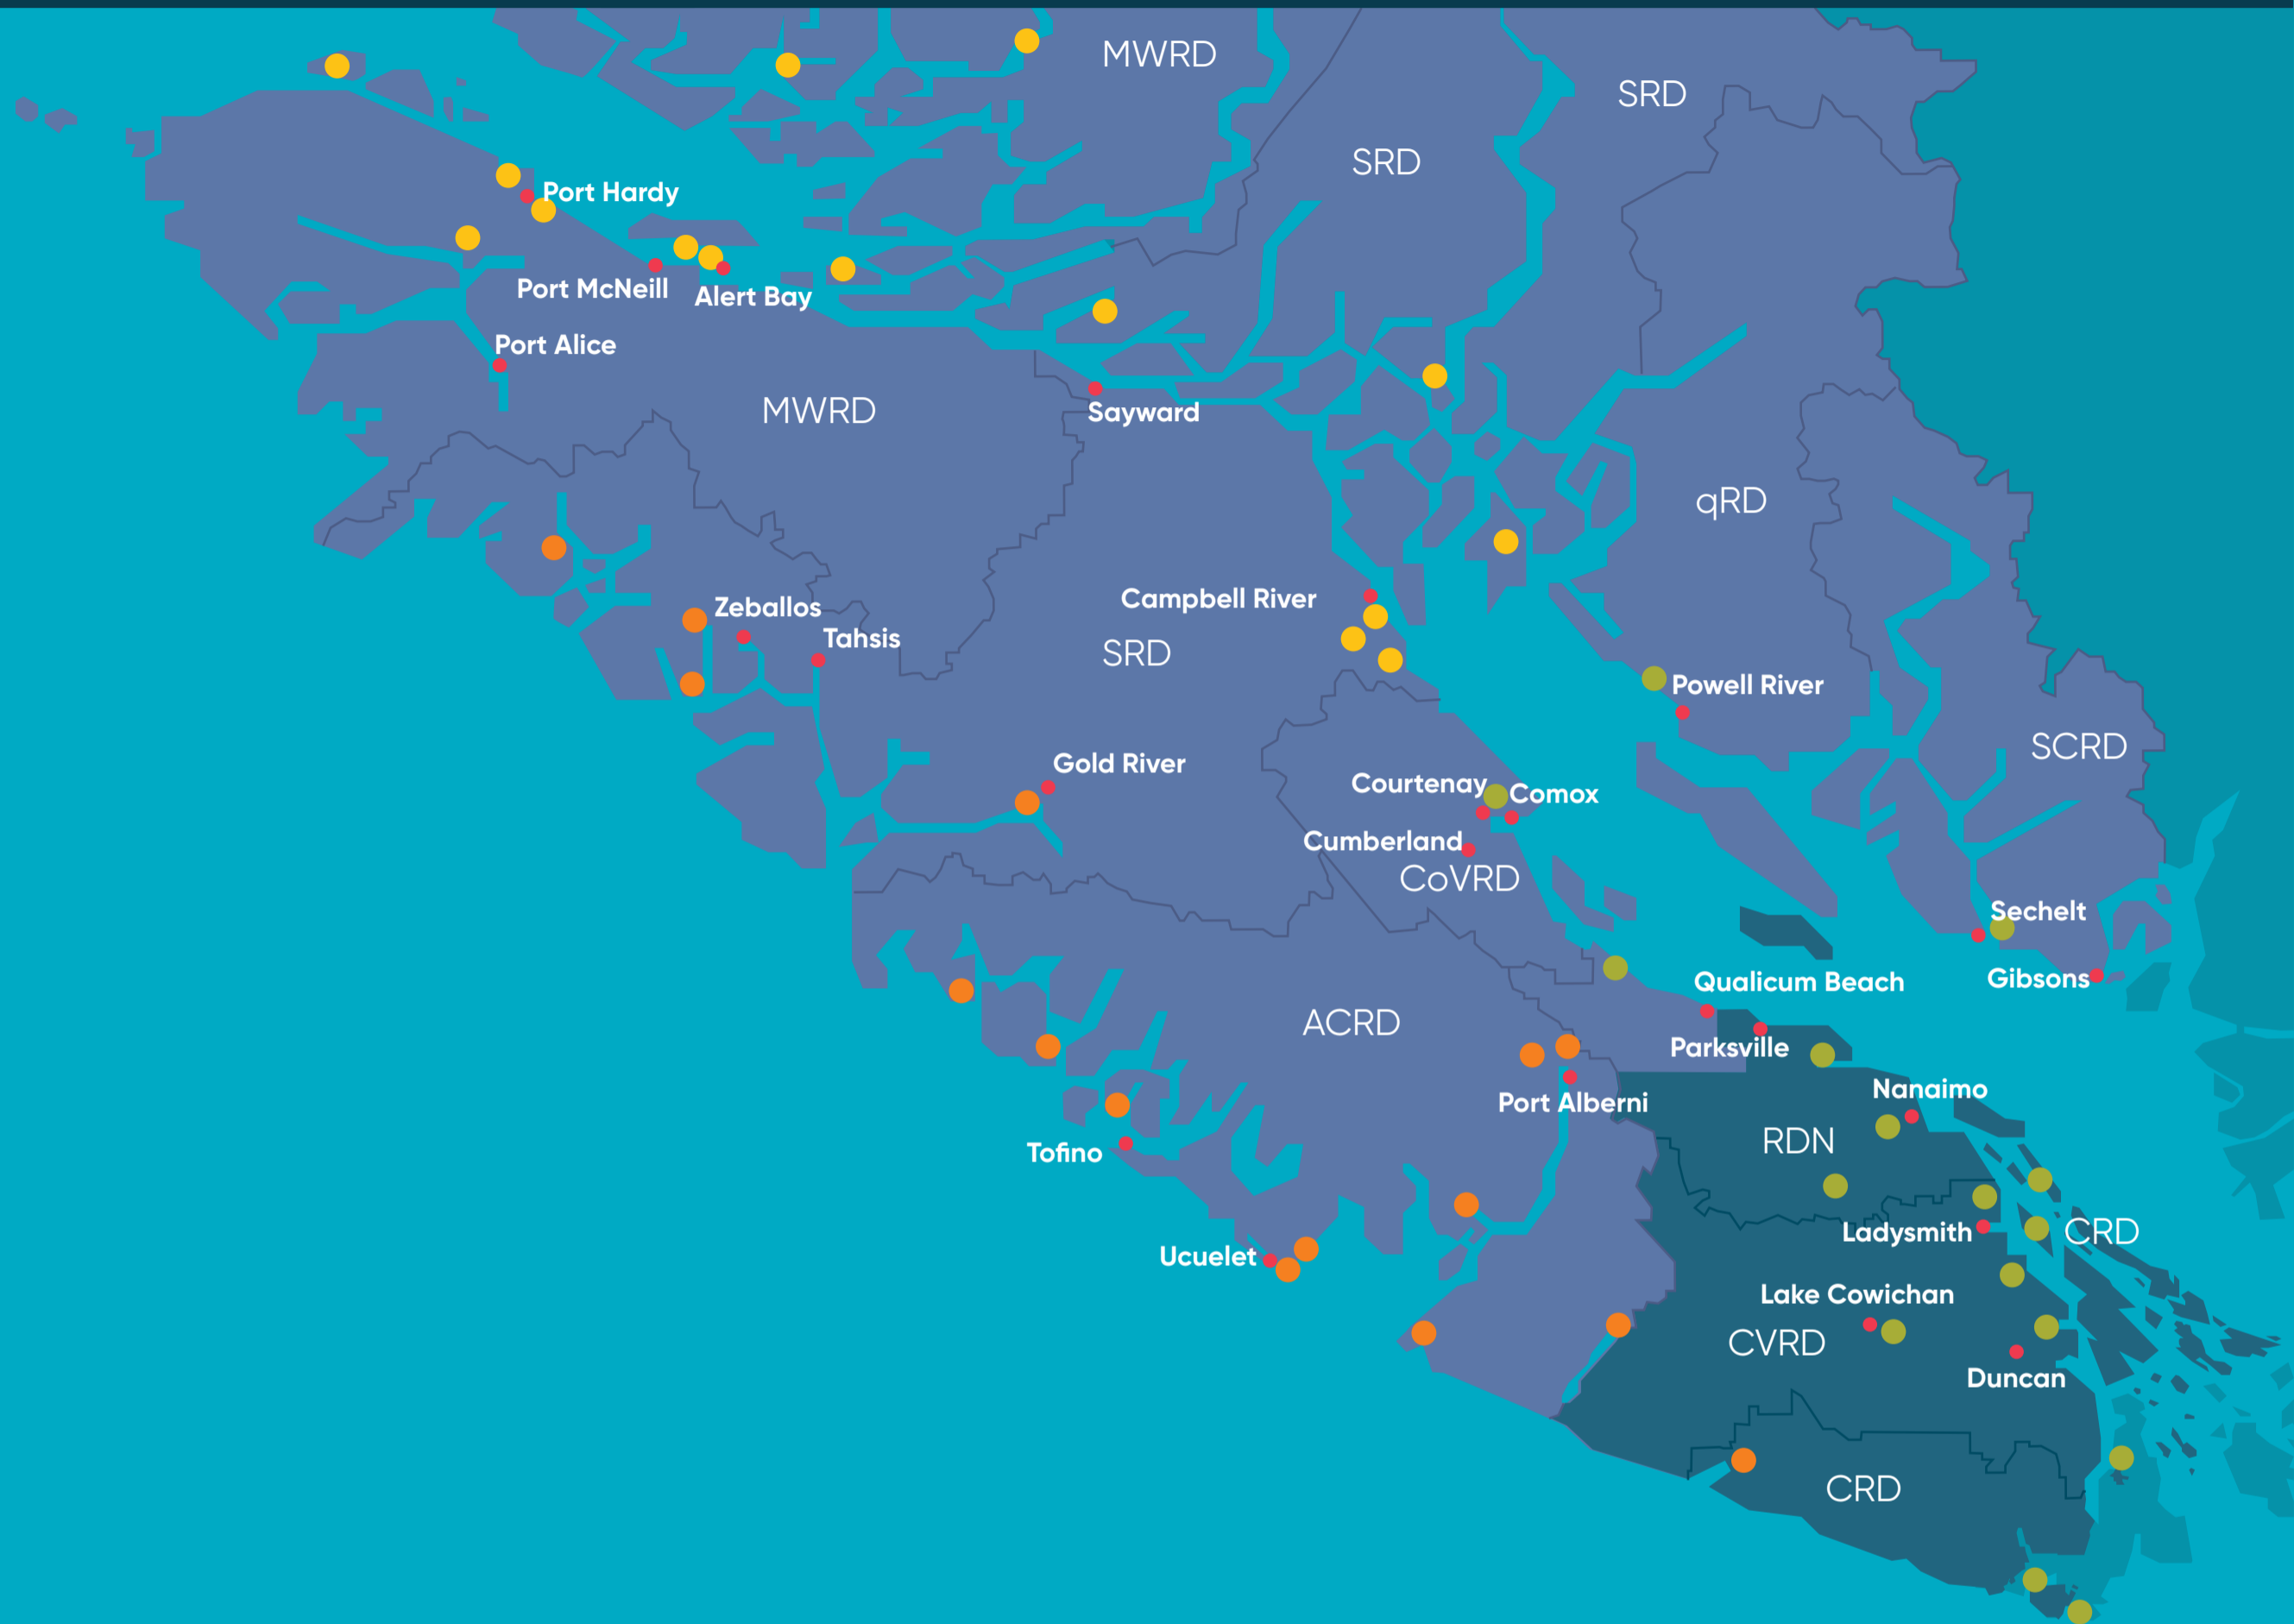

# Our Region.

## ICET Region

- Central South Island
- North Island-Sunshine Coast
- Other, not eligible

## Regional Districts in Trust Region

- ACRD Alberni Clayoquot Regional District
- CVRD Cowichan Valley Regional District
- CoVRD Comox Valley Regional District
- MWRD Mount Waddington Regional District
- RDN Regional District of Nanaimo
- qRD qathet Regional District
- SCRD Sunshine Coast Regional District
- SRD Strathcona Regional District
- CRD Juan de Fuca, Salt Spring Island and Southern Gulf Islands

## Indigenous Communities in ICET Region

- Kwakwaka'wakw
- Nuu-chah-nulth
- Coast Salish